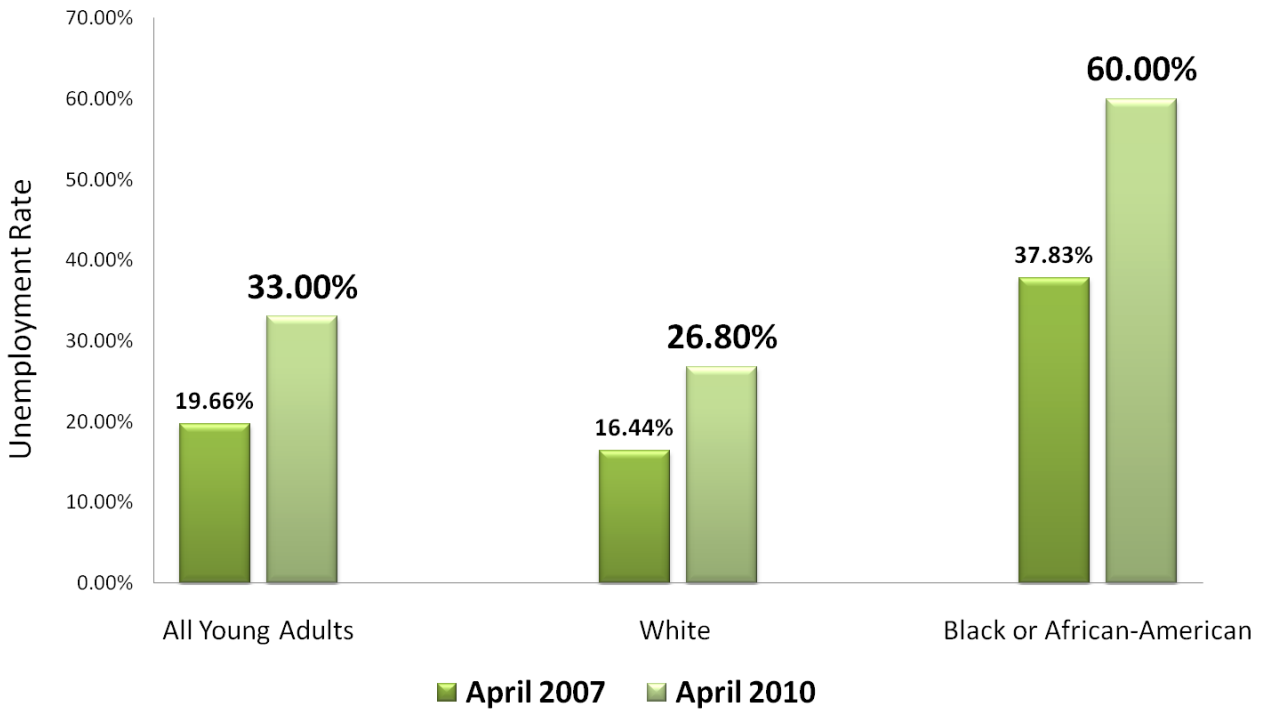

Employment Policies

INSTITUTE

Out of School, Out of Luck Employment Prospects for High School Dropouts

16 - 24 Year Olds With Less Than a High School Diploma, Not Enrolled in School

	April 2007	April 2010
All Young Adults (Unemployment Rate)	19.66%	33.00%
Number Unemployed	469,840	605,000
White (Unemployment Rate)	16.44%	26.80%
Number Unemployed	324,107	381,000
Black or African-American (Unemployment Rate)	37.83%	60.00%
Number Unemployed	104,640	182,000

Data from BLS or calculated from CPS using sample weights. Not Seasonally Adjusted.